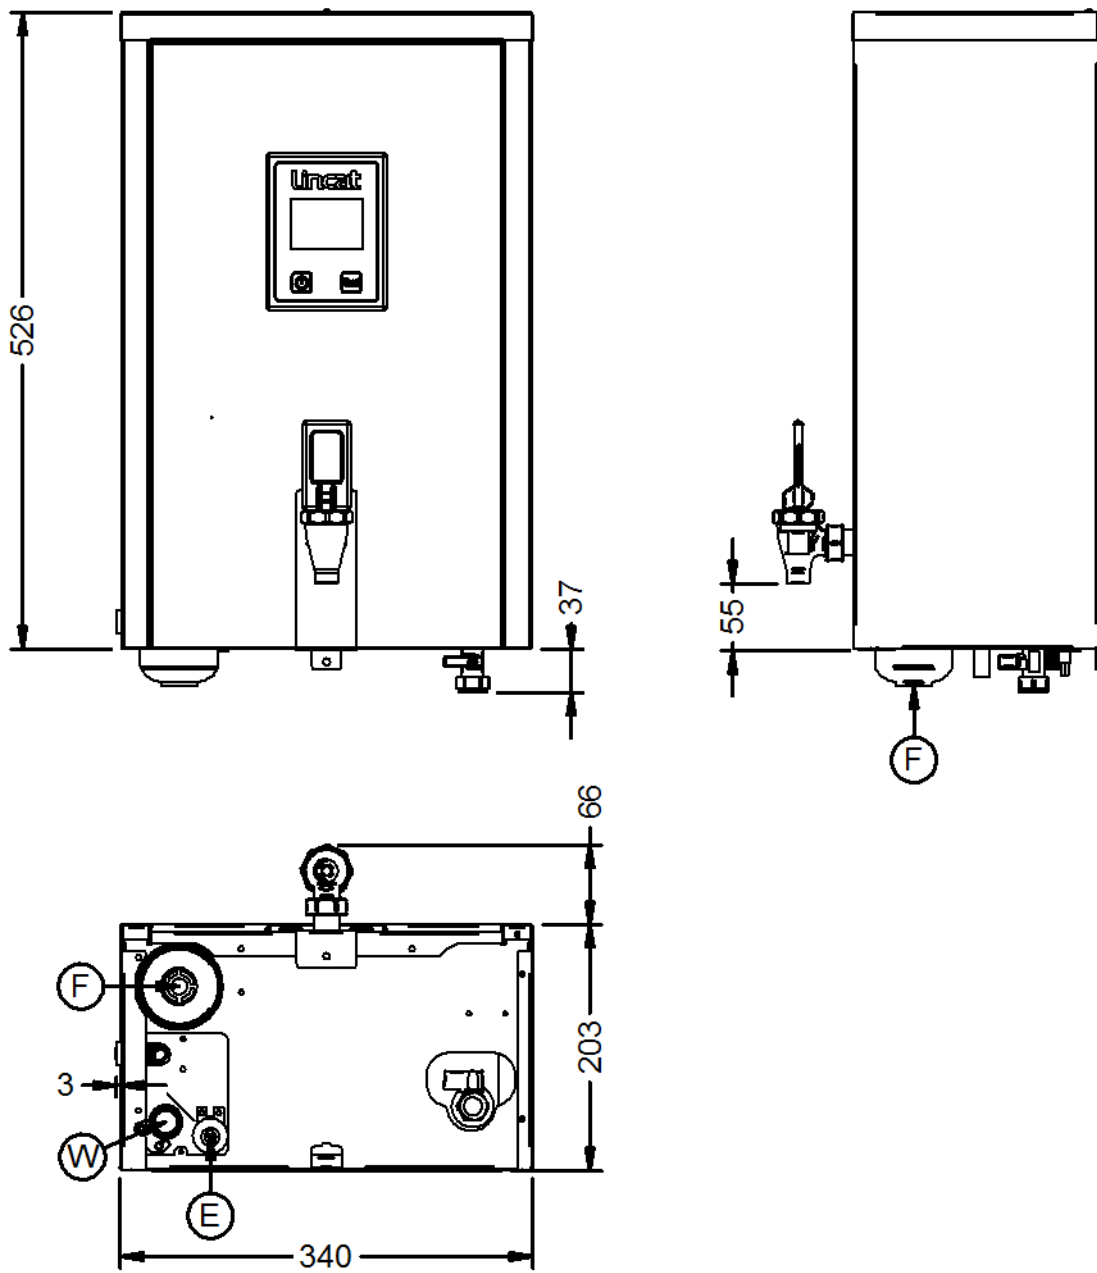

Available Accessories

- DR95 Drip Tray for FilterFlow Wall Mounted Water Boilers - M5F and M7F
- FC04 Filter Cartridge for Lincat FilterFlow Water Boiler

Technical Picture