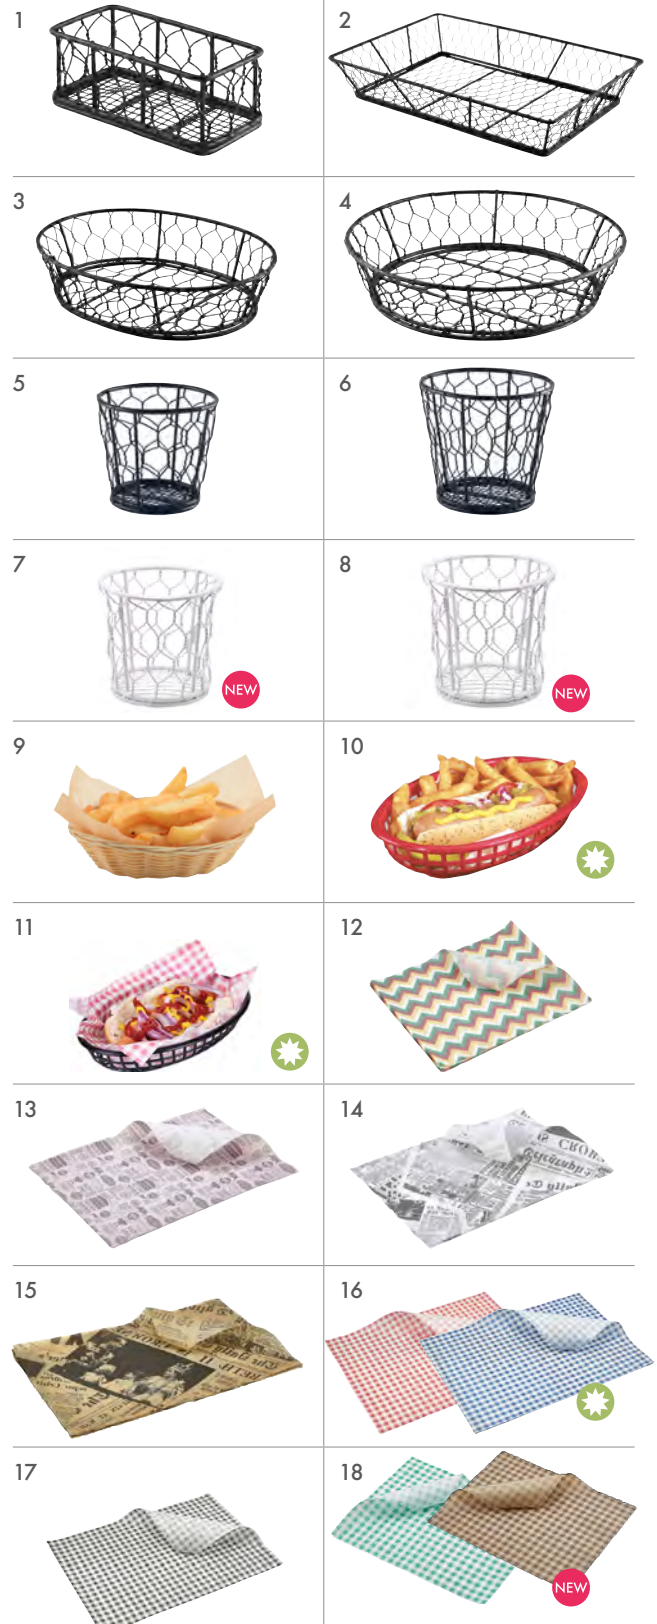

Greaseproof Paper Sheets

DESCRIPTION	CODE
12 Zigzag Print 25 x 20cm - 1000 Sheets	PN1487CHV
13 Steak House Print 25 x 35cm - 1000 Sheets	PN1487SH
14 Newsprint 25 x 35cm - 1000 Sheets	PN1487P
15 Brown Newspaper Print 25 x 35cm - 1000 Sheets	PN0829P
16 Red Gingham 25 x 20cm - 1000 Sheets	PN1487GR
Red Gingham 35 x 25cm - 1000 Sheets	PN1487LGR
Blue Gingham 25 x 20cm - 1000 Sheets	PN1487GB
Blue Gingham 35x 25cm - 1000 Sheets	PN1487LGB
17 Black Gingham 25 x 20cm - 1000 Sheets	PN1487GBK
Black Gingham 35 x 25cm - 1000 Sheets	PN1487LGBK
18 Brown Gingham Print 25 x 20cm - 1000 Sheets	PN0829GBK
Brown Gingham Print 17.5 x 17.5cm - 1000 Sheets	PN0829GBKBG
Green Gingham Print 25 x 20cm - 1000 Sheets	PN1487GGR
Green Gingham Print 17.5 x 17.5cm - 1000 Sheets	PN1487GGRBG