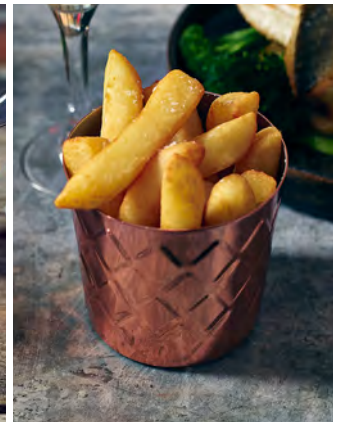

Buckets & Baskets

	DESCRIPTION	CODE
1	Galvanised Steel Serving Bucket 10cm Dia Matt Black	514-9
2	Premium Bucket 13oz - H 8.5cm - Ø 9cm	SSB9
	Premium Bucket 19.4oz - H 9cm - Ø 10.5cm	SSPB10
	Bucket 4oz - H 5.5cm - Ø 7cm	SSB7
	Bucket 17.6oz - H 9cm - Ø 10cm	SSB10
3	Stainless Steel Serving Bucket 10cm Dia Copper	SSB10C
4	Serving Fry Basket Rectangular 10 x 8 x 7.5cm	3128
5	Round Basket - 9 x 9cm	SVBR09
	Rectangular Basket - 12.5 x 10 x 8.5cm	SVB1210
6	Black Rectangular Basket - 10 x 8 x 7.5cm	SVB1008BK
	Black Rectangular Basket - 12.5 x 10 x 8.5cm	SVB1210BK
7	Black Round Basket - 9.3 x 9cm	SVBR09BK
8	Copper Rectangular Basket - 10 x 8 x 7.5cm	SVB1008C
	Copper Rectangular Basket - 12.5 x 10 x 8.5cm	SVB1210C
9	Copper Round Basket - 9.3 x 9cm	SVBR09C