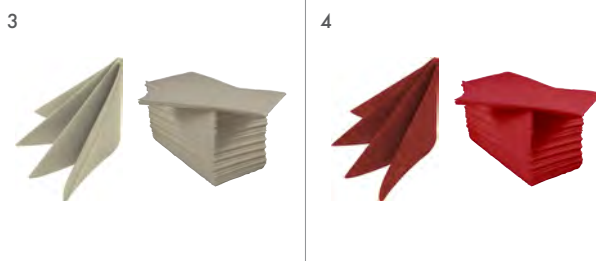

Value Napkins & Banquet Roll

	COLOUR	CODE	PK
8	Napkins White Single ply 30cm sq	1013024WH	5000
9	Cocktail Napkins White 2ply	2424WH	4000
	Cocktail Napkins Black 2ply	2424BK	4000
10	White Banquet Roll 120cm x 100m	BR-1	Ea

Swansilk Wipeable Tablecovers

A high quality, wipeable, reusable slipcover. Ideal for casual outdoor dining due to the protective coating, any spilled food or drink can be wiped off quickly and easily.

	COLOUR	SIZE	CODE	PK
11	White	35" Slipcover	SLKSCPL-W	100
	White	47" Tablecover	SLKTCPL-W	50
	White	47" Banquet Roll	SLKBRPL-W	40Mtr
12	Devon Cream	35" Slipcover	SLKSCPL-DC	100
	Devon Cream	47" Tablecover	SLKTCPL-DC	50
	Devon Cream	47" Banquet Roll	SLKBRPL-DC	40Mtr
13	Red	35" Slipcover	SLKSCPL-R	100
	Red	47" Tablecover	SLKTCPL-R	50
	Red	47" Banquet Roll	SLKBRPL-R	40Mtr
14	Burgundy	35" Slipcover	SLKSCPL-BY	100
	Burgundy	47" Tablecover	SLKTCPL-BY	50
	Burgundy	47" Banquet Roll	SLKBRPL-BY	40Mtr
15	Black	35" Slipcover	SLKSCPL-BK	100