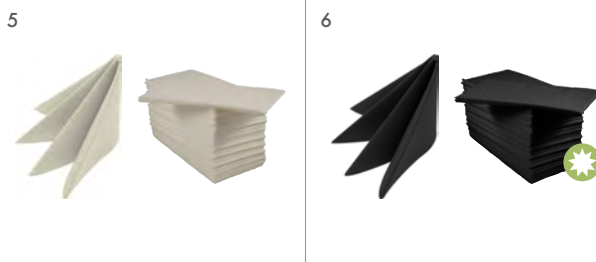

Value Napkins & Banquet Roll

	COLOUR	CODE	PK
8	Napkins White Single ply 30cm sq	1013024WH	5000
9	Cocktail Napkins White 2ply	2424WH	4000
	Cocktail Napkins Black 2ply	2424BK	4000
10	White Banquet Roll 120cm x 100m	BR-1	Ea

Swansilk Wipeable Tablecovers

A high quality, wipeable, reusable slipcover. Ideal for casual outdoor dining due to the protective coating, any spilled food or drink can be wiped off quickly and easily.

	COLOUR	SIZE	CODE	PK
11	White	35" Slipcover	SLKSCPL-W	100
	White	47" Tablecover	SLKTCPL-W	50
	White	47" Banquet Roll	SLKBRPL-W	40Mtr
12	Devon Cream	35" Slipcover	SLKSCPL-DC	100
	Devon Cream	47" Tablecover	SLKTCPL-DC	50
	Devon Cream	47" Banquet Roll	SLKBRPL-DC	40Mtr
13	Red	35" Slipcover	SLKSCPL-R	100
	Red	47" Tablecover	SLKTCPL-R	50
	Red	47" Banquet Roll	SLKBRPL-R	40Mtr
14	Burgundy	35" Slipcover	SLKSCPL-BY	100
	Burgundy	47" Tablecover	SLKTCPL-BY	50
	Burgundy	47" Banquet Roll	SLKBRPL-BY	40Mtr
15	Black	35" Slipcover	SLKSCPL-BK	100