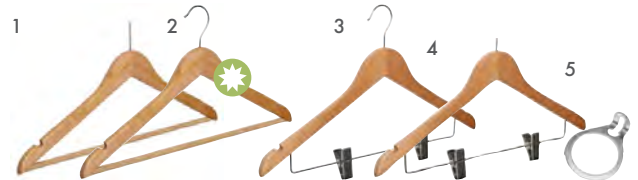

	DESCRIPTION	CODE
12	Insulated Stainless Steel Ice Bucket 1.2L & Tongs	ICBKT
13	Mini Bar 40 Litre H560 x W400 x D425mm	USHF-40A
	Mini Bar 30 Litre H475 x W385 x D455mm	USHF-30A

BEDROOM ACCESSORIES

Wooden & Plastic Hangers

	DESCRIPTION	PK	CODE
1	Wood Hanger with Silver Security Pin	50	CG00110/50
2	Wooden Hanger with Hook	50	CG00100
3	Wooden Hanger with Skirt Clips and Hook	50	CG00130
4	Wooden Hanger with Skirt Clips and Security Pin	50	CG00125
5	Metal Security Ring to fit with Security Pins	100	CG00160
6	Black Plastic Hanger With Conventional Hook	50	HANGBP/ST
7	Black Plastic Hanger With Security Stem	50	HANGBP/SS
8	Plastic Security Ring for Security Stem Hangers	50	HANGBP/SR