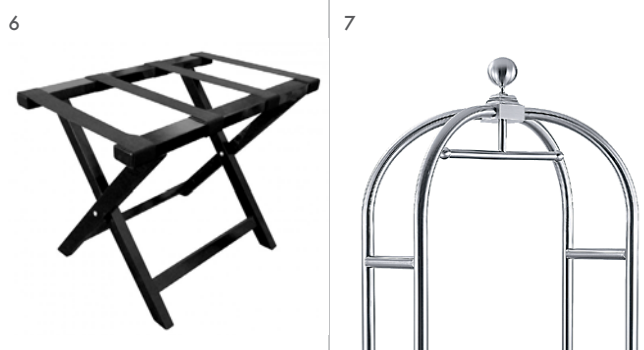

Hotel Luggage Trolley

Stainless steel, 200 mm black inflatable wheels, grey carpet base, full wrap around bumper. Special order item. Non returnable.

	DESCRIPTION	CODE
7	Hotel Luggage Trolley L 110 x W61 x H 191 cm	1650/112

Electronic Key Cards

Magnetic Swipe Keys cards. Cost effective stock card design for quick delivery. Bespoke design with your own branding available. Contact sales for quotation and lead time.

	DESCRIPTION	CODE
8	Plain Black Stock Card Design, Pk500	KEYCARDS