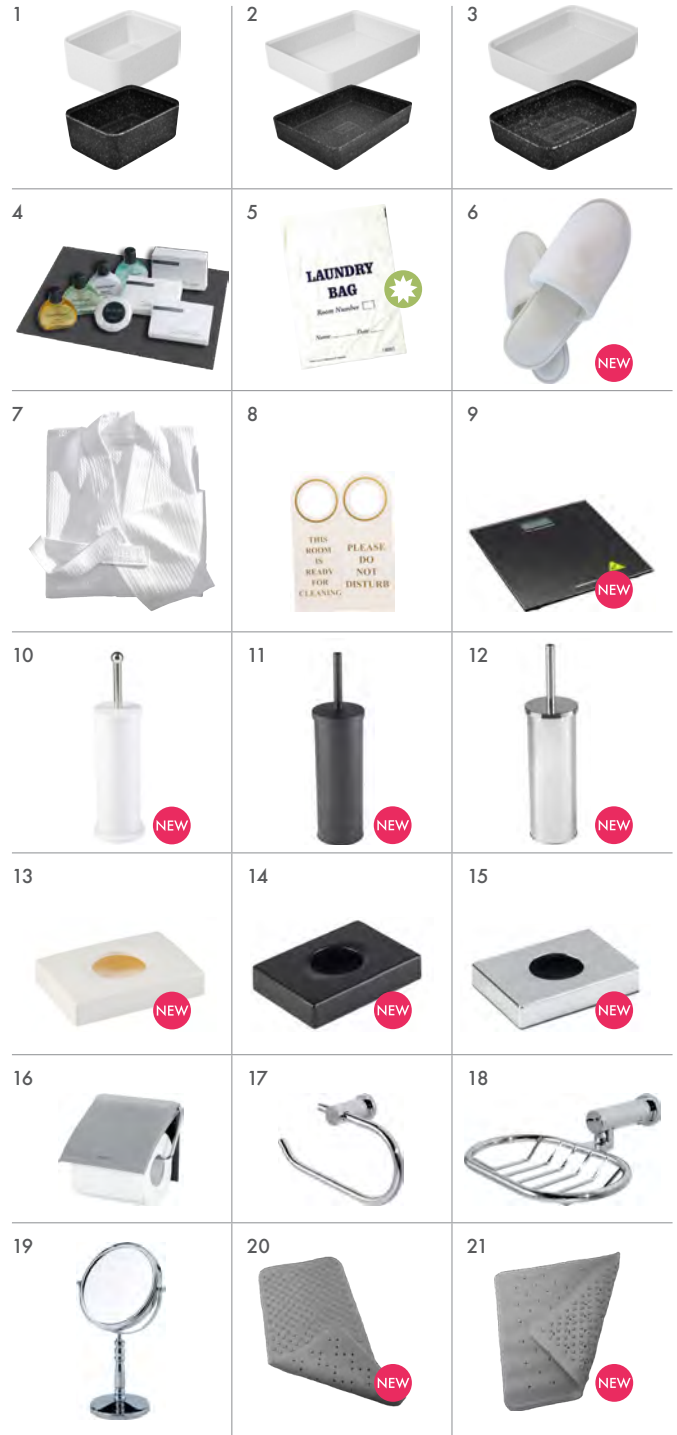

Bath & Shower Accessories

DESCRIPTION	PK	CODE
20 Rubber Bath Mat	EACH	HCPGC030
21 Rubber Shower Mat	EACH	HCPGC029
22 Satin Stripe Shower Curtain	EACH	HCPGC027