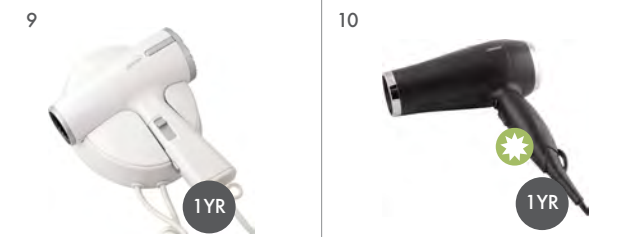

Hair Dryers

	DESCRIPTION	CODE
9	Decotel White Drawer/Wall Mounting Bedroom Hairdryer 1400W Hotel Safety on/off. 2 Speed. 2 Heat settings. Safety overheat protection. Mesh filter. 2metre helical cable without plug.	HD5
10	Decotel Black Hotel Hairdryer 1800W Hotel Safety on/off. 2 Speed, 3 Heat Settings. Styling Concentrator. Safety Overheat Protection. 2.5m Power Cable. 3 Pin UK Plug.	HD1
11	Bentley Levante Black Hairdryer 2100W Durable hairdryer with a robust folding handle for easy storage. Easy to control with 3 Speed, 3 Heat Settings. 1.6m Power Cable. Removable nozzle and air filter for efficient cleaning.	6066
12	Mellcrest Deluxe Black Safety Hairdryer 2000W Hotel Safety on/off. 2 Speed, 3 Heat Settings. Ideal for drawer or wall mounting. Can be hard wired. Simple installation with anti-theft security holder.	DSH