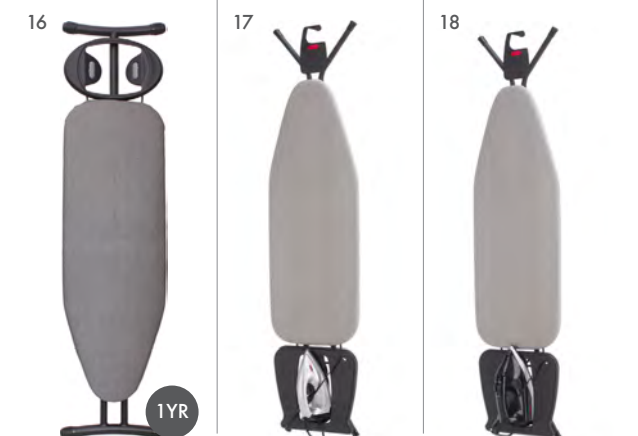

Irons & Ironing Centres

	DESCRIPTION	CODE
13	Bentley Steam Iron Black 1800W Safe auto shut-off after 30 seconds when unused and horizontal. (Within 15 mins when vertical) Non-stick soleplate. Red "in use" indicator. 250ml Water Tank. 2.5m Power Lead.	3402H
14	Decotel IC6 Steam Iron 1200W Motion Sensor switches Iron off in 30 seconds if left on soleplate and 8 minutes if left on heel. Adjustable Steam Control/Temp Control. Steam/Dy Ironing. 200ml Water Tank. 3m Power Lead. 360 Power Lead.	IC6
15	Decotel IC5 Dry Iron 1200W Motion sensor switches iron off in 30 seconds if left on soleplate and 8 minutes if left on heel. Easy glide non stick soleplate. Temperature control. 360 power lead. 3m Power Lead	IC5
16	Decotel Ironing Board (Iron sold separately) Ironing Area 92 x 30.5cm. Closed Length 130cm.	IB4
17	Mellcrest Space Saving Ironing Centre. Safety Dry Iron included. Space saving design with hanging hook. Dimensions 142 x 34cm.	SSIC
18	Mellcrest Lincoln Steam Ironing Centre. Safety Steam Iron included. Space saving design with hanging hook. Dimensions 142 x 34cm.	LSIC