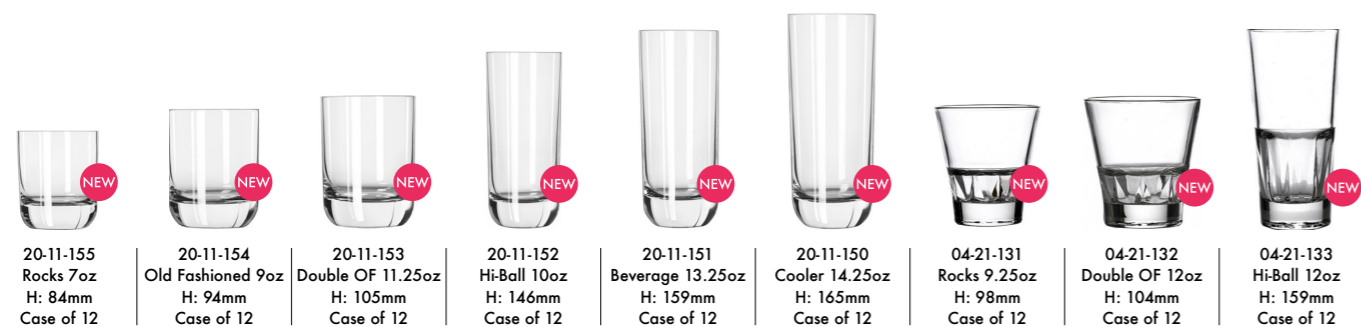

TUMBLERS & HIBALLS

Envy

Sturdy straight sided heavy base collection. Envy holds the Libbey's Safedge® Rim Guarantee which covers the Rim against chips.

20-11-155 Rocks 7oz H: 84mm Case of 12	20-11-154 Old Fashioned 9oz H: 94mm Case of 12	20-11-153 Double OF 11.25oz H: 105mm Case of 12	20-11-152 Hi-Ball 10oz H: 146mm Case of 12	20-11-151 Beverage 13.25oz H: 159mm Case of 12	20-11-150 Cooler 14.25oz H: 165mm Case of 12	04-21-131 Rocks 9.25oz H: 98mm Case of 12	04-21-132 Double OF 12oz H: 104mm Case of 12	04-21-133 Hi-Ball 12oz H: 159mm Case of 12
---	---	--	---	---	---	--	---	---

P52714 Juice 5oz H: 75mm Case of 24	P52694 Rocks 8.75oz H: 89mm Case of 48	P52713/48 Beverage 10oz H: 119mm Case of 48	P52708 Beverage 12.5oz H: 121mm Case of 48	P52718/12 Cooler 10oz H: 140mm Case of 12	P52706 Cooler 13oz H: 145mm Case of 48	4998Q853 Cooler 15.75oz H: 147mm Case of 12	4998Q759 DOF 13.75oz H: 107mm Case of 12	4998Q760 Onyx 11.25oz H: 88mm Case of 12
--	---	--	---	--	---	--	---	---

B25020/12 Tumbler 8.75oz H: 107mm Case of 12	B25030/12 Hiball 11.33oz H: 160mm Case of 12	P52456 Juice 6.75oz H: 77mm Case of 12	P52516 Water 8.75oz H: 84mm Case of 48	P52476 Long Drink 12oz H: 125mm Case of 12	V4180 Rocks 9.3oz H: 80mm Case of 12	V4181 Tumbler 10.9oz H: 129mm Case of 12	V4182 Hiball 14.8oz H: 141mm Case of 12	V4183 Hiball 12.7oz H: 145mm Case of 12
---	---	---	---	---	---	---	--	--