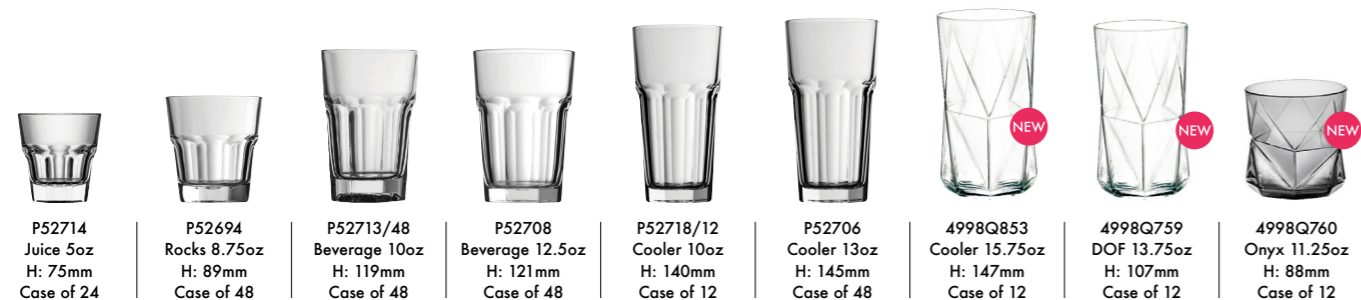

TUMBLERS & HIBALLS

Envy

Sturdy straight sided heavy base collection. Envy holds the Libbey's Safedge® Rim Guarantee which covers the Rim against chips.

20-11-155 Rocks 7oz H: 84mm Case of 12	20-11-154 Old Fashioned 9oz H: 94mm Case of 12	20-11-153 Double OF 11.25oz H: 105mm Case of 12	20-11-152 Hi-Ball 10oz H: 146mm Case of 12	20-11-151 Beverage 13.25oz H: 159mm Case of 12	20-11-150 Cooler 14.25oz H: 165mm Case of 12	04-21-131 Rocks 9.25oz H: 98mm Case of 12	04-21-132 Double OF 12oz H: 104mm Case of 12	04-21-133 Hi-Ball 12oz H: 159mm Case of 12
---	---	--	---	---	---	--	---	---

P52714 Juice 5oz H: 75mm Case of 24	P52694 Rocks 8.75oz H: 89mm Case of 48	P52713/48 Beverage 10oz H: 119mm Case of 48	P52708 Beverage 12.5oz H: 121mm Case of 48	P52718/12 Cooler 10oz H: 140mm Case of 12	P52706 Cooler 13oz H: 145mm Case of 48	4998Q853 Cooler 15.75oz H: 147mm Case of 12	4998Q759 DOF 13.75oz H: 107mm Case of 12	4998Q760 Onyx 11.25oz H: 88mm Case of 12
--	---	--	---	--	---	--	---	---

04-21-110 Rocks 9oz H: 98mm Case of 12	04-21-112 Double OF 12oz H: 105mm Case of 12	04-21-111 Hiball 10oz H: 159mm Case of 12	04-21-113 Beverage 12oz H: 160mm Case of 12	P52060 Rocks 11oz H: 98mm Case of 24	P52070 Rocks 14oz H: 105mm Case of 24	P52112 Beverage 12.5oz H: 155mm Case of 24	V0302 Roncal 11.75oz H: 134mm Case of 12	V0233 Rocky Stack 10oz H: 121mm Case of 12
---	---	--	--	---	--	---	---	---

B25020/12 Tumbler 8.75oz H: 107mm Case of 12	B25030/12 Hiball 11.33oz H: 160mm Case of 12	P52456 Juice 6.75oz H: 77mm Case of 12	P52516 Water 8.75oz H: 84mm Case of 48	P52476 Long Drink 12oz H: 125mm Case of 12	V4180 Rocks 9.3oz H: 80mm Case of 12	V4181 Tumbler 10.9oz H: 129mm Case of 12	V4182 Hiball 14.8oz H: 141mm Case of 12	V4183 Hiball 12.7oz H: 145mm Case of 12
---	---	---	---	---	---	---	--	--