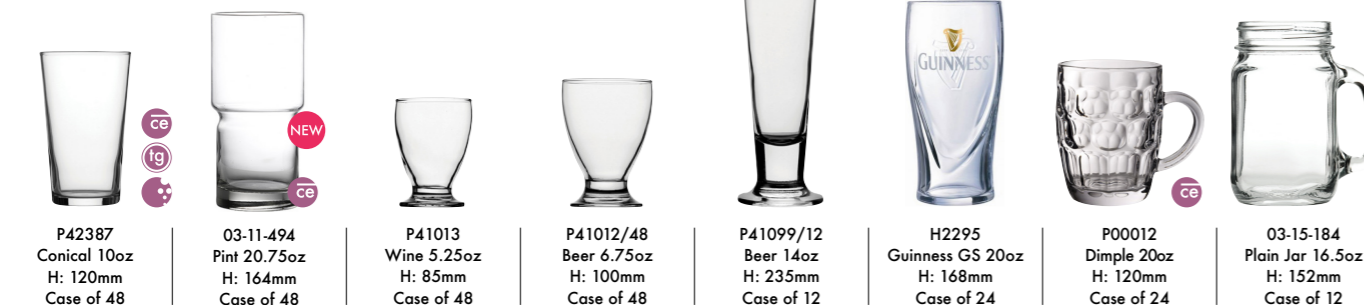

Newton

Stylish and versatile

Cin Cin

Continental style in its design. Ideal for serving a multitude of beverages from bottled beers, to wine & water.

Guinness

Tankards & Jars

Stemmed Beer Glasses

Newton

Aspen

Activator Max

The bottom of the glass is marked with laser etching to increase and maintain the head of the drink...encouraging the user to order one more!

Levitas

Draft