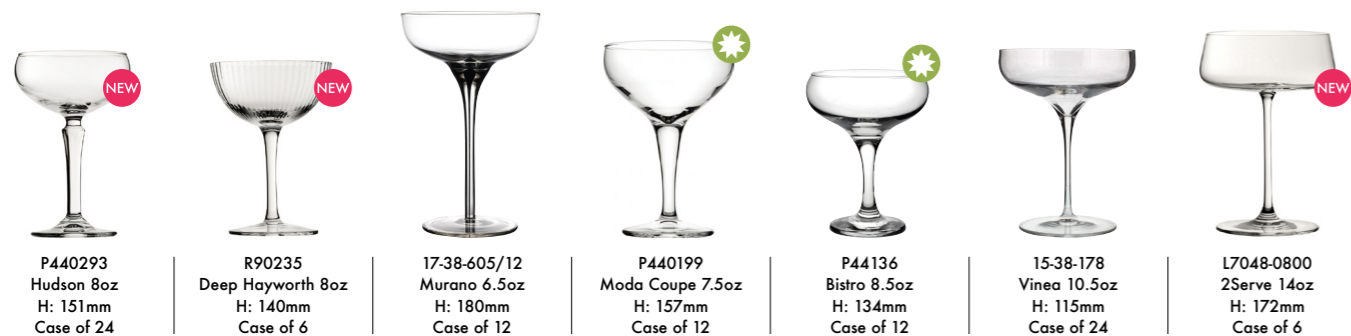

COCKTAILS

Champagne Coupes

P440293 Hudson 8oz H: 151mm Case of 24	R90235 Deep Hayworth 8oz H: 140mm Case of 6	17-38-605/12 Murano 6.5oz H: 180mm Case of 12	P440199 Moda Coupe 7.5oz H: 157mm Case of 12	P44136 Bistro 8.5oz H: 134mm Case of 12	15-38-178 Vinea 10.5oz H: 115mm Case of 24	L7048-0800 2Serve 14oz H: 172mm Case of 6
---	--	--	---	--	---	--

Champagne Coupes

12-18-106 Speakeasy 7oz H: 152mm Case of 12	12-18-716 S'Easy Gold 7oz H: 152mm Case of 12	12-18-123 1924 Coupe 8.25oz H: 161mm Case of 12	03-18-103 Coupe 8.5oz H: 152mm Case of 12	14-38-109 Sublime 10.5oz H: 142mm Case of 16	4505N943 Punk Coupe 8oz H: 110mm Case of 12	20-28-103 Hobstar 8.25oz H: 120mm Case of 12
--	--	--	--	---	--	---

Margarita

Martini Glasses

P44386 Capri 11oz H: 179mm Case of 12	P44668 Enoteca 16.5oz H: 200mm Case of 6	V1099 Vicirla 9.5oz H: 164mm Case of 6	R90228 Hayworth 10.5oz H: 190mm Case of 6	P440263 Hudson 8oz H: 163mm Case of 12	P44698/6 Enoteca 7.5oz H: 173mm Case of 6	P44335 V Line 8.75oz H: 182mm Case of 12	P44904 Primetime 10oz H: 171mm Case of 24	P44410 Bistro 6.7oz H: 136mm Case of 12
--	---	---	--	---	--	---	--	--

Tall Cocktails

P41716 Tall Glass 13oz H: 215mm Case of 24	B29470 Jazz 11.5oz H: 200mm Case of 24	05-11-113 Hanoi 14.5oz H: 180mm Case of 6	P44872 Capri 13oz H: 176mm Case of 24	03-19-112 Hurricane 15oz H: 174mm Case of 12	17-78-901 Cocktail Sipper 19oz H: 195mm Case of 2	12-18-120 1924 Tall 8.75oz H: 198mm Case of 12	12-18-103 Speakeasy 8oz H: 194mm Case of 12
---	---	--	--	---	--	---	--