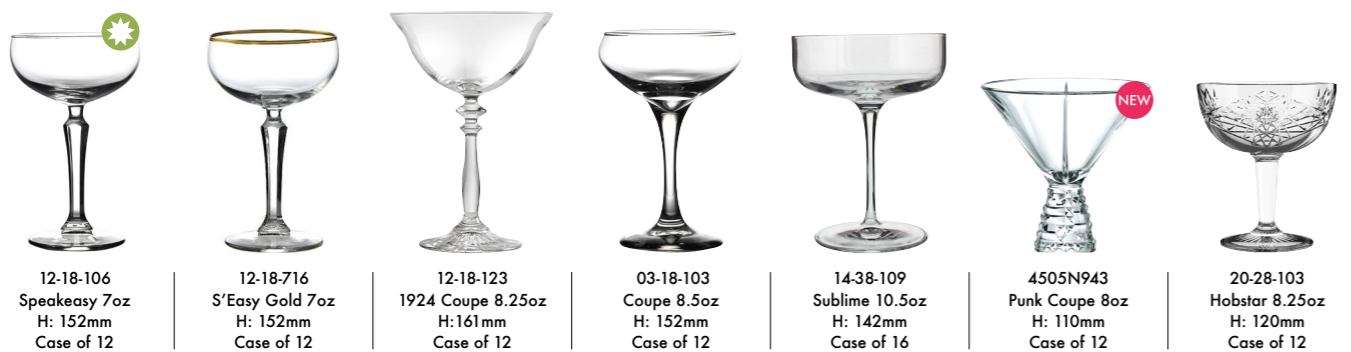

COCKTAILS

Champagne Coupes

P440293 Hudson 8oz H: 151mm Case of 24	R90235 Deep Hayworth 8oz H: 140mm Case of 6	17-38-605/12 Murano 6.5oz H: 180mm Case of 12	P440199 Moda Coupe 7.5oz H: 157mm Case of 12	P44136 Bistro 8.5oz H: 134mm Case of 12	15-38-178 Vinea 10.5oz H: 115mm Case of 24	L7048-0800 2Serve 14oz H: 172mm Case of 6
---	--	--	---	--	---	--

Champagne Coupes

12-18-106 Speakeasy 7oz H: 152mm Case of 12	12-18-716 S'Easy Gold 7oz H: 152mm Case of 12	12-18-123 1924 Coupe 8.25oz H: 161mm Case of 12	03-18-103 Coupe 8.5oz H: 152mm Case of 12	14-38-109 Sublime 10.5oz H: 142mm Case of 16	4505N943 Punk Coupe 8oz H: 110mm Case of 12	20-28-103 Hobstar 8.25oz H: 120mm Case of 12
--	--	--	--	---	--	---

Margarita

Martini Glasses

P44386 Capri 11oz H: 179mm Case of 12	P44668 Enoteca 16.5oz H: 200mm Case of 6	V1099 Vicirla 9.5oz H: 164mm Case of 6	R90228 Hayworth 10.5oz H: 190mm Case of 6	P440263 Hudson 8oz H: 163mm Case of 12	P44698/6 Enoteca 7.5oz H: 173mm Case of 6	P44335 V Line 8.75oz H: 182mm Case of 12	P44904 Primetime 10oz H: 171mm Case of 24	P44410 Bistro 6.7oz H: 136mm Case of 12
--	---	---	--	---	--	---	--	--

Tall Cocktails

P41716 Tall Glass 13oz H: 215mm Case of 24	B29470 Jazz 11.5oz H: 200mm Case of 24	05-11-113 Hanoi 14.5oz H: 180mm Case of 6	P44872 Capri 13oz H: 176mm Case of 24	03-19-112 Hurricane 15oz H: 174mm Case of 12	17-78-901 Cocktail Sipper 19oz H: 195mm Case of 2	12-18-120 1924 Tall 8.75oz H: 198mm Case of 12	12-18-103 Speakeasy 8oz H: 194mm Case of 12
---	---	--	--	---	--	---	--