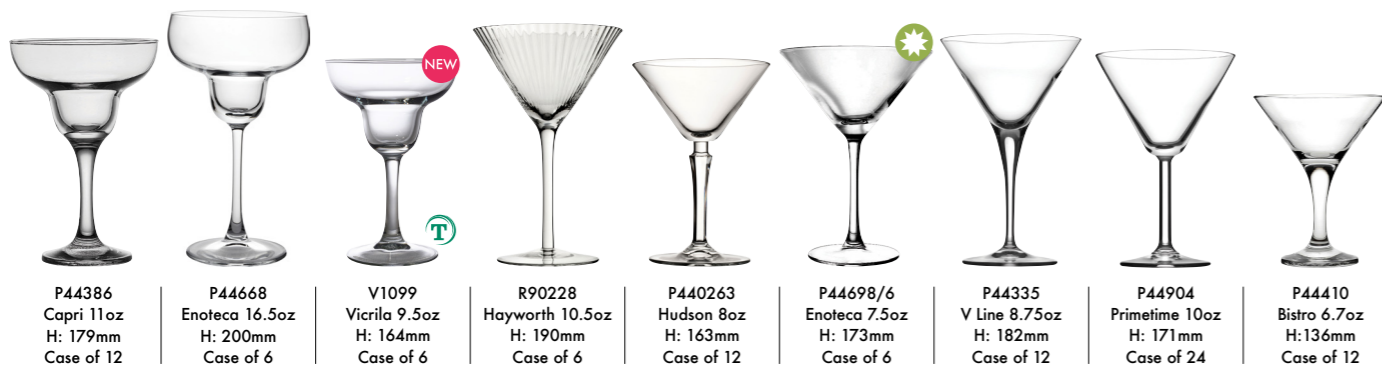

COCKTAILS

Champagne Coupes

P440293 Hudson 8oz H: 151mm Case of 24	R90235 Deep Hayworth 8oz H: 140mm Case of 6	17-38-605/12 Murano 6.5oz H: 180mm Case of 12	P440199 Moda Coupe 7.5oz H: 157mm Case of 12	P44136 Bistro 8.5oz H: 134mm Case of 12	15-38-178 Vinea 10.5oz H: 115mm Case of 24	L7048-0800 2Serve 14oz H: 172mm Case of 6
---	--	--	---	--	---	--

Champagne Coupes

12-18-106 Speakeasy 7oz H: 152mm Case of 12	12-18-716 S'Easy Gold 7oz H: 152mm Case of 12	12-18-123 1924 Coupe 8.25oz H: 161mm Case of 12	03-18-103 Coupe 8.5oz H: 152mm Case of 12	14-38-109 Sublime 10.5oz H: 142mm Case of 16	4505N943 Punk Coupe 8oz H: 110mm Case of 12	20-28-103 Hobstar 8.25oz H: 120mm Case of 12
--	--	--	--	---	--	---

Margarita

Martini Glasses

P44386 Capri 11oz H: 179mm Case of 12	P44668 Enoteca 16.5oz H: 200mm Case of 6	V1099 Vicirla 9.5oz H: 164mm Case of 6	R90228 Hayworth 10.5oz H: 190mm Case of 6	P440263 Hudson 8oz H: 163mm Case of 12	P44698/6 Enoteca 7.5oz H: 173mm Case of 6	P44335 V Line 8.75oz H: 182mm Case of 12	P44904 Primetime 10oz H: 171mm Case of 24	P44410 Bistro 6.7oz H: 136mm Case of 12
--	---	---	--	---	--	---	--	--

Tall Cocktails

P41716 Tall Glass 13oz H: 215mm Case of 24	B29470 Jazz 11.5oz H: 200mm Case of 24	05-11-113 Hanoi 14.5oz H: 180mm Case of 6	P44872 Capri 13oz H: 176mm Case of 24	03-19-112 Hurricane 15oz H: 174mm Case of 12	17-78-901 Cocktail Sipper 19oz H: 195mm Case of 2	12-18-120 1924 Tall 8.75oz H: 198mm Case of 12	12-18-103 Speakeasy 8oz H: 194mm Case of 12
---	---	--	--	---	--	---	--