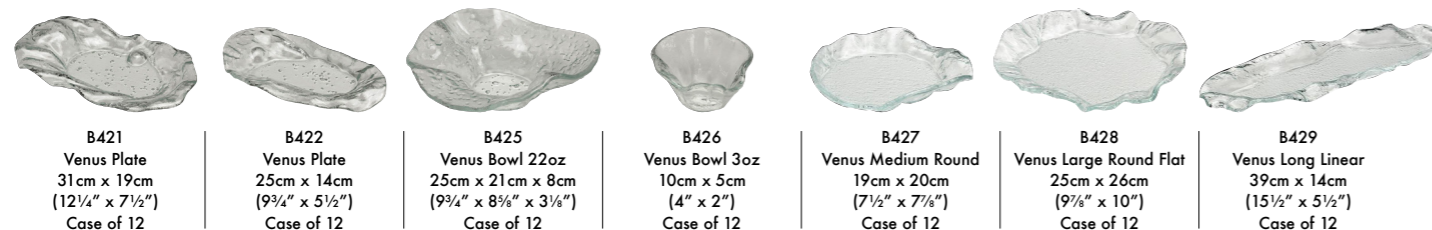

- B421**
Venus Plate
31cm x 19cm
(12¼" x 7½")
Case of 12
- B422**
Venus Plate
25cm x 14cm
(9¾" x 5½")
Case of 12
- B425**
Venus Bowl 22oz
25cm x 21cm x 8cm
(9¾" x 8¾" x 3¼")
Case of 12
- B426**
Venus Bowl 3oz
10cm x 5cm
(4" x 2")
Case of 12
- B427**
Venus Medium Round
19cm x 20cm
(7½" x 7¾")
Case of 12
- B428**
Venus Large Round Flat
25cm x 26cm
(9¾" x 10")
Case of 12
- B429**
Venus Long Linear
39cm x 14cm
(15½" x 5½")
Case of 12

Genware Glacier

The Glacier range of glass tableware adds impact to food presentation, showcasing food in a classic, fresh and clean style.

- B3182**
Rectangular Glacier Plate
27 x 16cm
Case of 6
- B3183**
Glacier Plate
29 x 27cm
Case of 6
- B3184**
Glacier Plate
20 x 17cm
Case of 6
- B3185**
Glacier Bowl
25cm x 6cm
Case of 6
- P530038**
Elysia Bowl
9cm - 8oz
Case of 24
- R90060**
Tasting Dish 7.75oz
100 x 80 mm
Case of 6
- R90061**
Tasting Dish 5.25oz
88 x 65 mm
Case of 6