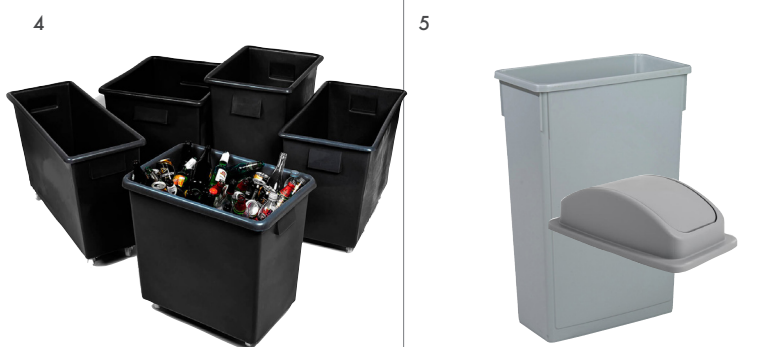

Bottle Openers

	DESCRIPTION	CODE
1	Under Counter Opener / Catcher	7280
2	Bottle Opener	3523
	Bottle Top Catcher	3524
3	Premium Multi Bottle Opener	BT3
	Open 2 bottles at a time	
	Premium Multi Bottle Top Catcher	BT4

Excelsior Bottle Trucks

All trucks are moulded with anti-jamming lugs to ease extraction when stacked together. Completely water tight. 2" castors fitted as standard. Completely smooth interior for easy cleaning.

	DESCRIPTION	CODE
4	Bottle Truck 150ltr - L 62 x W 45 x H 75 cm	RB0113
	Bottle Truck 135ltr - L 65 x W 46 x H 66 cm	RB0111
	Bottle Truck 165ltr - L 82 x W 45 x H 62 cm	RB0115
	Bottle Truck 185ltr - L 67 x W 55 x H 56 cm	RB0119
	Bottle Truck 165ltr - L 97 x W 38 x H 62 cm	RB0118