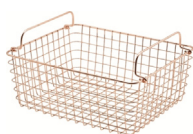

BUFFET & BREAKFAST DISPLAY

Acacia Wood Display Drawers

Attractive brass cup handles for an authentic vintage look. Perfect for food display.

WDD-3218BK
Black Drawer GN 1/3
32.5 x 18.7 x 7cm

WDD-3218W
White Drawer GN 1/3
32.5 x 18.7 x 7cm

Wooden Crates

Great for condiments and cutlery.

Wire Display Baskets

Perfect for displaying produce or for creating height as part of a display. Stackable.

WBGN13C
Copper Wire Basket GN 1/3
31.5 x 17 x 12cm

WBGN12C
Copper Wire Basket GN 1/2
31.3 x 25.3 x 12cm

WBGN11C
Copper Wire Basket GN 1/1
51.8 x 31.3 x 12cm

WBGN13BK
Black Wire Basket GN 1/3
31.5 x 17 x 12cm

WBGN12BK
Black Wire Basket GN 1/2
31.3 x 25.3 x 12cm

WBGN11BK
Black Wire Basket GN 1/1
51.8 x 31.3 x 12cm

Washable Paper Bags

Made from washable paper with the feel of leather. Perfect for displaying bread, fruit and cereal. Clean with a damp cloth.

WPB-13BK
Black Washable Paper Bag
13 Dia x 10cm(H)