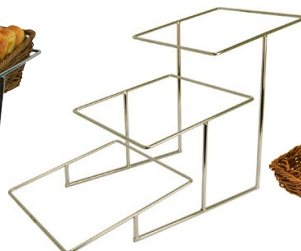

BUFFET & BREAKFAST DISPLAY

Acacia Wood Display Drawers

Attractive brass cup handles for an authentic vintage look. Perfect for food display.

WDD-3218BK
Black Drawer GN 1/3
32.5 x 18.7 x 7cm

WDD-3218W
White Drawer GN 1/3
32.5 x 18.7 x 7cm

WBGN11BK
Black Wire Basket GN 1/1
51.8 x 31.3 x 12cm

Washable Paper Bags

Made from washable paper with the feel of leather. Perfect for displaying bread, fruit and cereal. Clean with a damp cloth.

WPB-13BK
Black Washable Paper Bag
13 Dia x 10cm(H)

WPB-13
Brown Washable Paper Bag
13 Dia x 10cm(H)

WPB-13G
Grey Washable Paper Bag
13 Dia x 10cm(H)

WPB-20BK
Black Washable Paper Bag
20 Dia x 14cm(H)

WPB-20
Brown Washable Paper Bag
20 Dia x 14cm(H)

WPB-20G
Grey Washable Paper Bag
20 Dia x 14cm(H)

Chrome Dover Stand

Use with the trays for displays of cakes and pastries or use the basket for cereals and buffet displays.

Chrome plated.
Elegant and contemporary design.
Three tiers.

TCP1799
Chrome Plated 3 Tier Stand
430 x 330 x 710mm