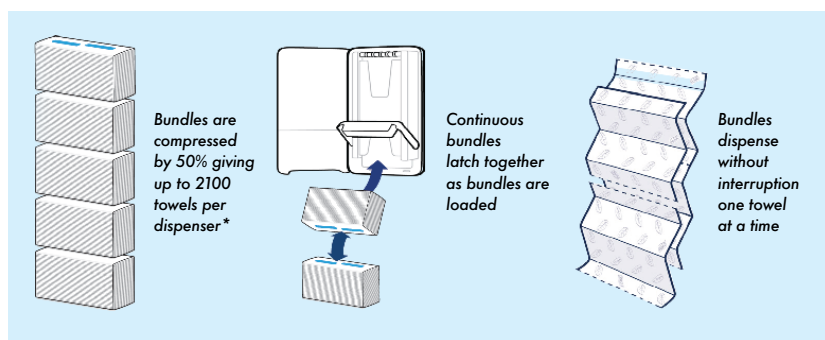

HAND TOWELS & DISPENSERS

Peakserve® Continuous® Dispenser

Tork PeakServe®: the latest innovation designed for high-traffic washrooms where staff needs to maximise cleaning time and maintain a good flow of people. Compatible with Tork PeakServe® Continuous® hand towels, the system has a very high capacity of over 2100 towels, which can be dispensed quickly and without interruption to keep the flow. The compressed refills are fast to fill, can be topped up at any time and are easy to store and transport, enabling staff to focus on cleaning, not refilling.

1. ✓ Towels served in 3 seconds for a better washroom flow with no hold ups for guests
   - ✓ Compression means 250% more hand towels, preventing unexpected run outs*
   - ✓ Top up with hand towels when it suits you. More flexibility means more time to clean
   - ✓ Taking a towel is always smooth and easy with our patented Continuous hand towel system
   - ✓ With market leading capacity of over 2100 towels per dispenser, refilling time is cut
2. compared to Tork Universal refills and folded hand towel dispenser 552000.

	DESCRIPTION & SIZE	REFILL	CODE	PK
1	PeakServe® Hand Towel Dispenser, White	H5	552500	Each
	Mini PeakServe® Hand Towel Dispenser, White	H5	55255000	Each
2	PeakServe® Hand Towel Dispenser, Black	H5	552508	Each
	Mini PeakServe® Hand Towel Dispenser, Black	H5	55255800	Each
3	Tork PeakServe® Hand Towel White 1 ply	H5	100585	4920

Economy Handtowels

	DESCRIPTION & SIZE	CODE	PK
4	White Delux C Fold, 2Ply, 310x225mm	HT3000	2580
5	White Handtowel Z-Fold, 2ply	HT8301	3000
6	Blue Handtowel Z-Fold, 1Ply, 248x229mm	HZ1B30	3000
7	Green C Fold, 1Ply, 310x225mm	HC125GR	2560
8	Blue C Fold, 1Ply, 310x225mm	HC125BL	2560

Premium Airlaid Handtowels

	DESCRIPTION & SIZE	CODE	PK
9	Supersoft White Airlaid Hand Towels	1083084WH	1200
10	Tork Premium Wash Cloth Soft	473381	1000