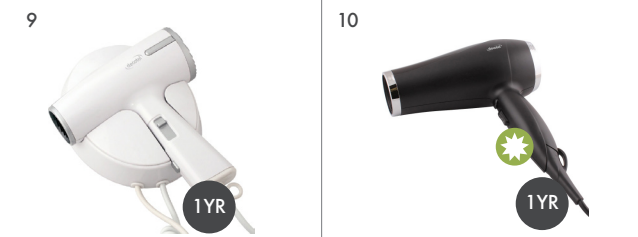

## BEDROOM ACCESSORIES

### Wooden & Plastic Hangers

	DESCRIPTION	PK	CODE
1	Wood Hanger with Silver Security Pin	50	CG00110/50
2	Wooden Hanger with Hook	50	CG00100
3	Wooden Hanger with Skirt Clips and Hook	50	CG00130
4	Wooden Hanger with Skirt Clips and Security Pin	50	CG00125
5	Metal Security Ring to fit with Security Pins	100	CG00160
6	Black Plastic Hanger With Conventional Hook	50	HANGBP/ST
7	Black Plastic Hanger With Security Stem	50	HANGBP/SS
8	Plastic Security Ring for Security Stem Hangers	50	HANGBP/SR

### Hair Dryers

	DESCRIPTION	CODE
9	Decotel White Drawer/Wall Mounting Bedroom Hairdryer 1400W Hotel Safety on/off. 2 Speed. 2 Heat settings. Safety overheat protection. Mesh filter. 2metre helical cable without plug.	HD5
10	Decotel Black Hotel Hairdryer 1800W Hotel Safety on/off. 2 Speed, 3 Heat Settings. Styling Concentrator. Safety Overheat Protection. 2.5m Power Cable. 3 Pin UK Plug.	HD1
11	Bentley Levante Black Hairdryer 2100W Durable hairdryer with a robust folding handle for easy storage. Easy to control with 3 Speed, 3 Heat Settings. 1.6m Power Cable. Removable nozzle and air filter for efficient cleaning.	6066
12	Mellcrest Deluxe Black Safety Hairdryer 2000W Hotel Safety on/off. 2 Speed, 3 Heat Settings. Ideal for drawer or wall mounting. Can be hard wired. Simple installation with anti-theft security holder.	DSH