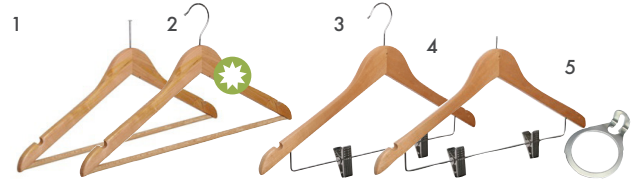

### Wooden & Plastic Hangers

	DESCRIPTION	PK	CODE
1	Wood Hanger with Silver Security Pin	50	CG00110/50
2	Wooden Hanger with Hook	50	CG00100
3	Wooden Hanger with Skirt Clips and Hook	50	CG00130
4	Wooden Hanger with Skirt Clips and Security Pin	50	CG00125
5	Metal Security Ring to fit with Security Pins	100	CG00160
6	Black Plastic Hanger With Conventional Hook	50	HANGBP/ST
7	Black Plastic Hanger With Security Stem	50	HANGBP/SS
8	Plastic Security Ring for Security Stem Hangers	50	HANGBP/SR

### Hair Dryers

	DESCRIPTION	CODE
9	Decotel White Drawer/Wall Mounting Bedroom Hairdryer 1400W Hotel Safety on/off. 2 Speed. 2 Heat settings. Safety overheat protection. Mesh filter. 2metre helical cable without plug.	HD5
10	Decotel Black Hotel Hairdryer 1800W Hotel Safety on/off. 2 Speed, 3 Heat Settings. Styling Concentrator. Safety Overheat Protection. 2.5m Power Cable. 3 Pin UK Plug.	HD1
11	Bentley Levante Black Hairdryer 2100W Durable hairdryer with a robust folding handle for easy storage. Easy to control with 3 Speed, 3 Heat Settings. 1.6m Power Cable. Removable nozzle and air filter for efficient cleaning.	6066
12	Mellcrest Deluxe Black Safety Hairdryer 2000W Hotel Safety on/off. 2 Speed, 3 Heat Settings. Ideal for drawer or wall mounting. Can be hard wired. Simple installation with anti-theft security holder.	DSH