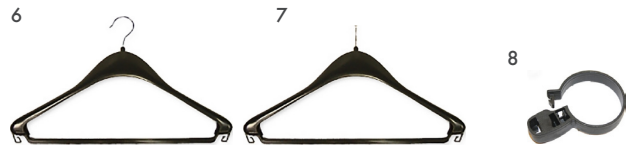

### Wooden & Plastic Hangers

	DESCRIPTION	PK	CODE
1	Wood Hanger with Silver Security Pin	50	CG00110/50
2	Wooden Hanger with Hook	50	CG00100
3	Wooden Hanger with Skirt Clips and Hook	50	CG00130
4	Wooden Hanger with Skirt Clips and Security Pin	50	CG00125
5	Metal Security Ring to fit with Security Pins	100	CG00160
6	Black Plastic Hanger With Conventional Hook	50	HANGBP/ST
7	Black Plastic Hanger With Security Stem	50	HANGBP/SS
8	Plastic Security Ring for Security Stem Hangers	50	HANGBP/SR

### Hair Dryers

	DESCRIPTION	CODE
9	Decotel White Drawer/Wall Mounting Bedroom Hairdryer 1400W Hotel Safety on/off. 2 Speed. 2 Heat settings. Safety overheat protection. Mesh filter. 2metre helical cable without plug.	HD5
10	Decotel Black Hotel Hairdryer 1800W Hotel Safety on/off. 2 Speed, 3 Heat Settings. Styling Concentrator. Safety Overheat Protection. 2.5m Power Cable. 3 Pin UK Plug.	HD1
11	Bentley Levante Black Hairdryer 2100W Durable hairdryer with a robust folding handle for easy storage. Easy to control with 3 Speed, 3 Heat Settings. 1.6m Power Cable. Removable nozzle and air filter for efficient cleaning.	6066
12	Mellcrest Deluxe Black Safety Hairdryer 2000W Hotel Safety on/off. 2 Speed, 3 Heat Settings. Ideal for drawer or wall mounting. Can be hard wired. Simple installation with anti-theft security holder.	DSH