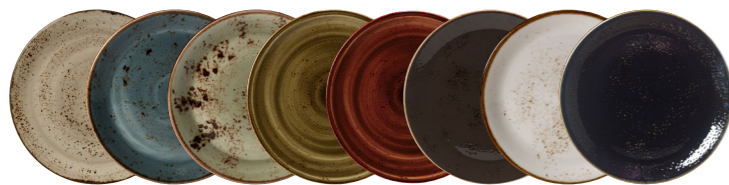

PERFORMANCE: CRAFT

Craft is inspired by hand-crafted, simple country wares made by generations of potters over hundreds of years. The range embodies the beauty of rich, lustrous glazes applied by hand, and celebrates chance effects and reactions which occur naturally in the kiln. The gem-like glazes married to simple forms and shapes produce a unique and individual appearance, giving Craft a rustic "joie de vivre."

DESCRIPTION	COLOURS	CODE	PK
1 Coupe Plate 30.0cm (11¾")		*0565	12
Coupe Plate 25.25cm (10")		*0566	24
2 Coupe Plate 20.25cm (8")		*0567	24
Coupe Plate 15.25 (6")		*0568	36
3 Plate 25.0cm (10")		*0521	12
4 Rectangle Plate 27.0cm x 16.75cm (10⅝" x 6½")		*0550	6
5 Square Plate 27.0cm x 27.0cm (10⅝" x 10⅝")		*0553	6
6 Nouveau Bowl 27.0cm (10¾")		*0372	6
7 Coupe Bowl 29.0cm (11½")		*0545	6
Coupe Bowl 25.25cm (10")		*0569	12
Coupe Bowl 21.6cm (8½")		*0570	24
Coupe Bowl 13.0cm (5")		*0571	24
8 Taster Dip 6.5cm x 6.5cm		*0575	12
9 Bowl 18.0cm (7")		*0524	12
10 Bowl 13.0cm (5")		*0525	12
11 Casserole Base 15oz		*0828	6
Lid for 15oz Casserole		*0829	6
12 Low Cup 12oz Use with *0225 Saucer		*0152	36
13 Low Cup 8oz Use with *0158 Saucer		*0189	36
14 Soup Stand Double Well Slimline 16.5cm (6½")		*0225	36
15 Stand/Saucer Double Well Large 14.5cm (5¾")		*0158	36
16 Quench Mug 12oz		*0591	24
17 Quench Mug 10oz		*0592	24
18 Club Teapot 15oz		*0367	6
Lid for Club Teapot 15oz		*0494	12
19 Club Jug 5oz		*0387	12
20 Pourer 3oz		*0557	12

Use suffix when ordering:

- Porcini (*1129)
- Blue (*1130)
- Green (*1131)
- Brown (*1132)
- Terracotta (*1133)
- Grey (*1154)
- White (*1155)
- Liquorice (*1209)

steelite
INTERNATIONAL

PERFORMANCE
RANGE