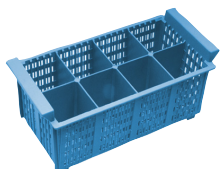

7517561 2 x 5L

RINSE AID
Assists the final drying process of dishes and cutlery washed in cabinet machines

GL12920 4 x 5Ltr
GL12922 20 Ltr

Cutlery Trolley

TWO TIER CUTLERY TROLLEY
SS018/GREY
Trays sold separately

Cutlery Baskets & Trays For Glass & Dishwashing Racks see Page 118

CB8
Blue Cutlery Basket
L430 x W210 x D155mm

5300L
Stainless Steel Round
Cutlery Basket

TOTE
Plastic Tote Cutlery Box
55.5 x 42 x 15cm

FCH62BL
Black Silv-a-tainer Container
with Cylinders